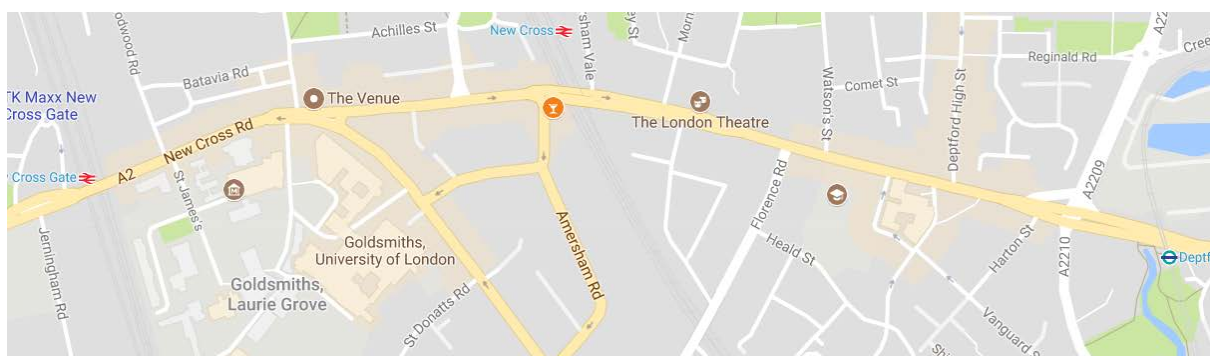

DOGA Winter meet

This year we are meeting a bit later than usual, on Saturday 6th January 2018 with a change of venue:

The London Theatre
443 New Cross Road
New Cross
London
SE14 6TA

This location is 2 mins walk from New Cross railway station (On exiting New Cross station turn right towards New Cross Road then left along New Cross Road. The London theatre is 100 yards down the road on the left), or 10 mins from New Cross Gate railway station or 10 mins Deptford Bridge DLR. Also on bus routes 53, 177 and 453.